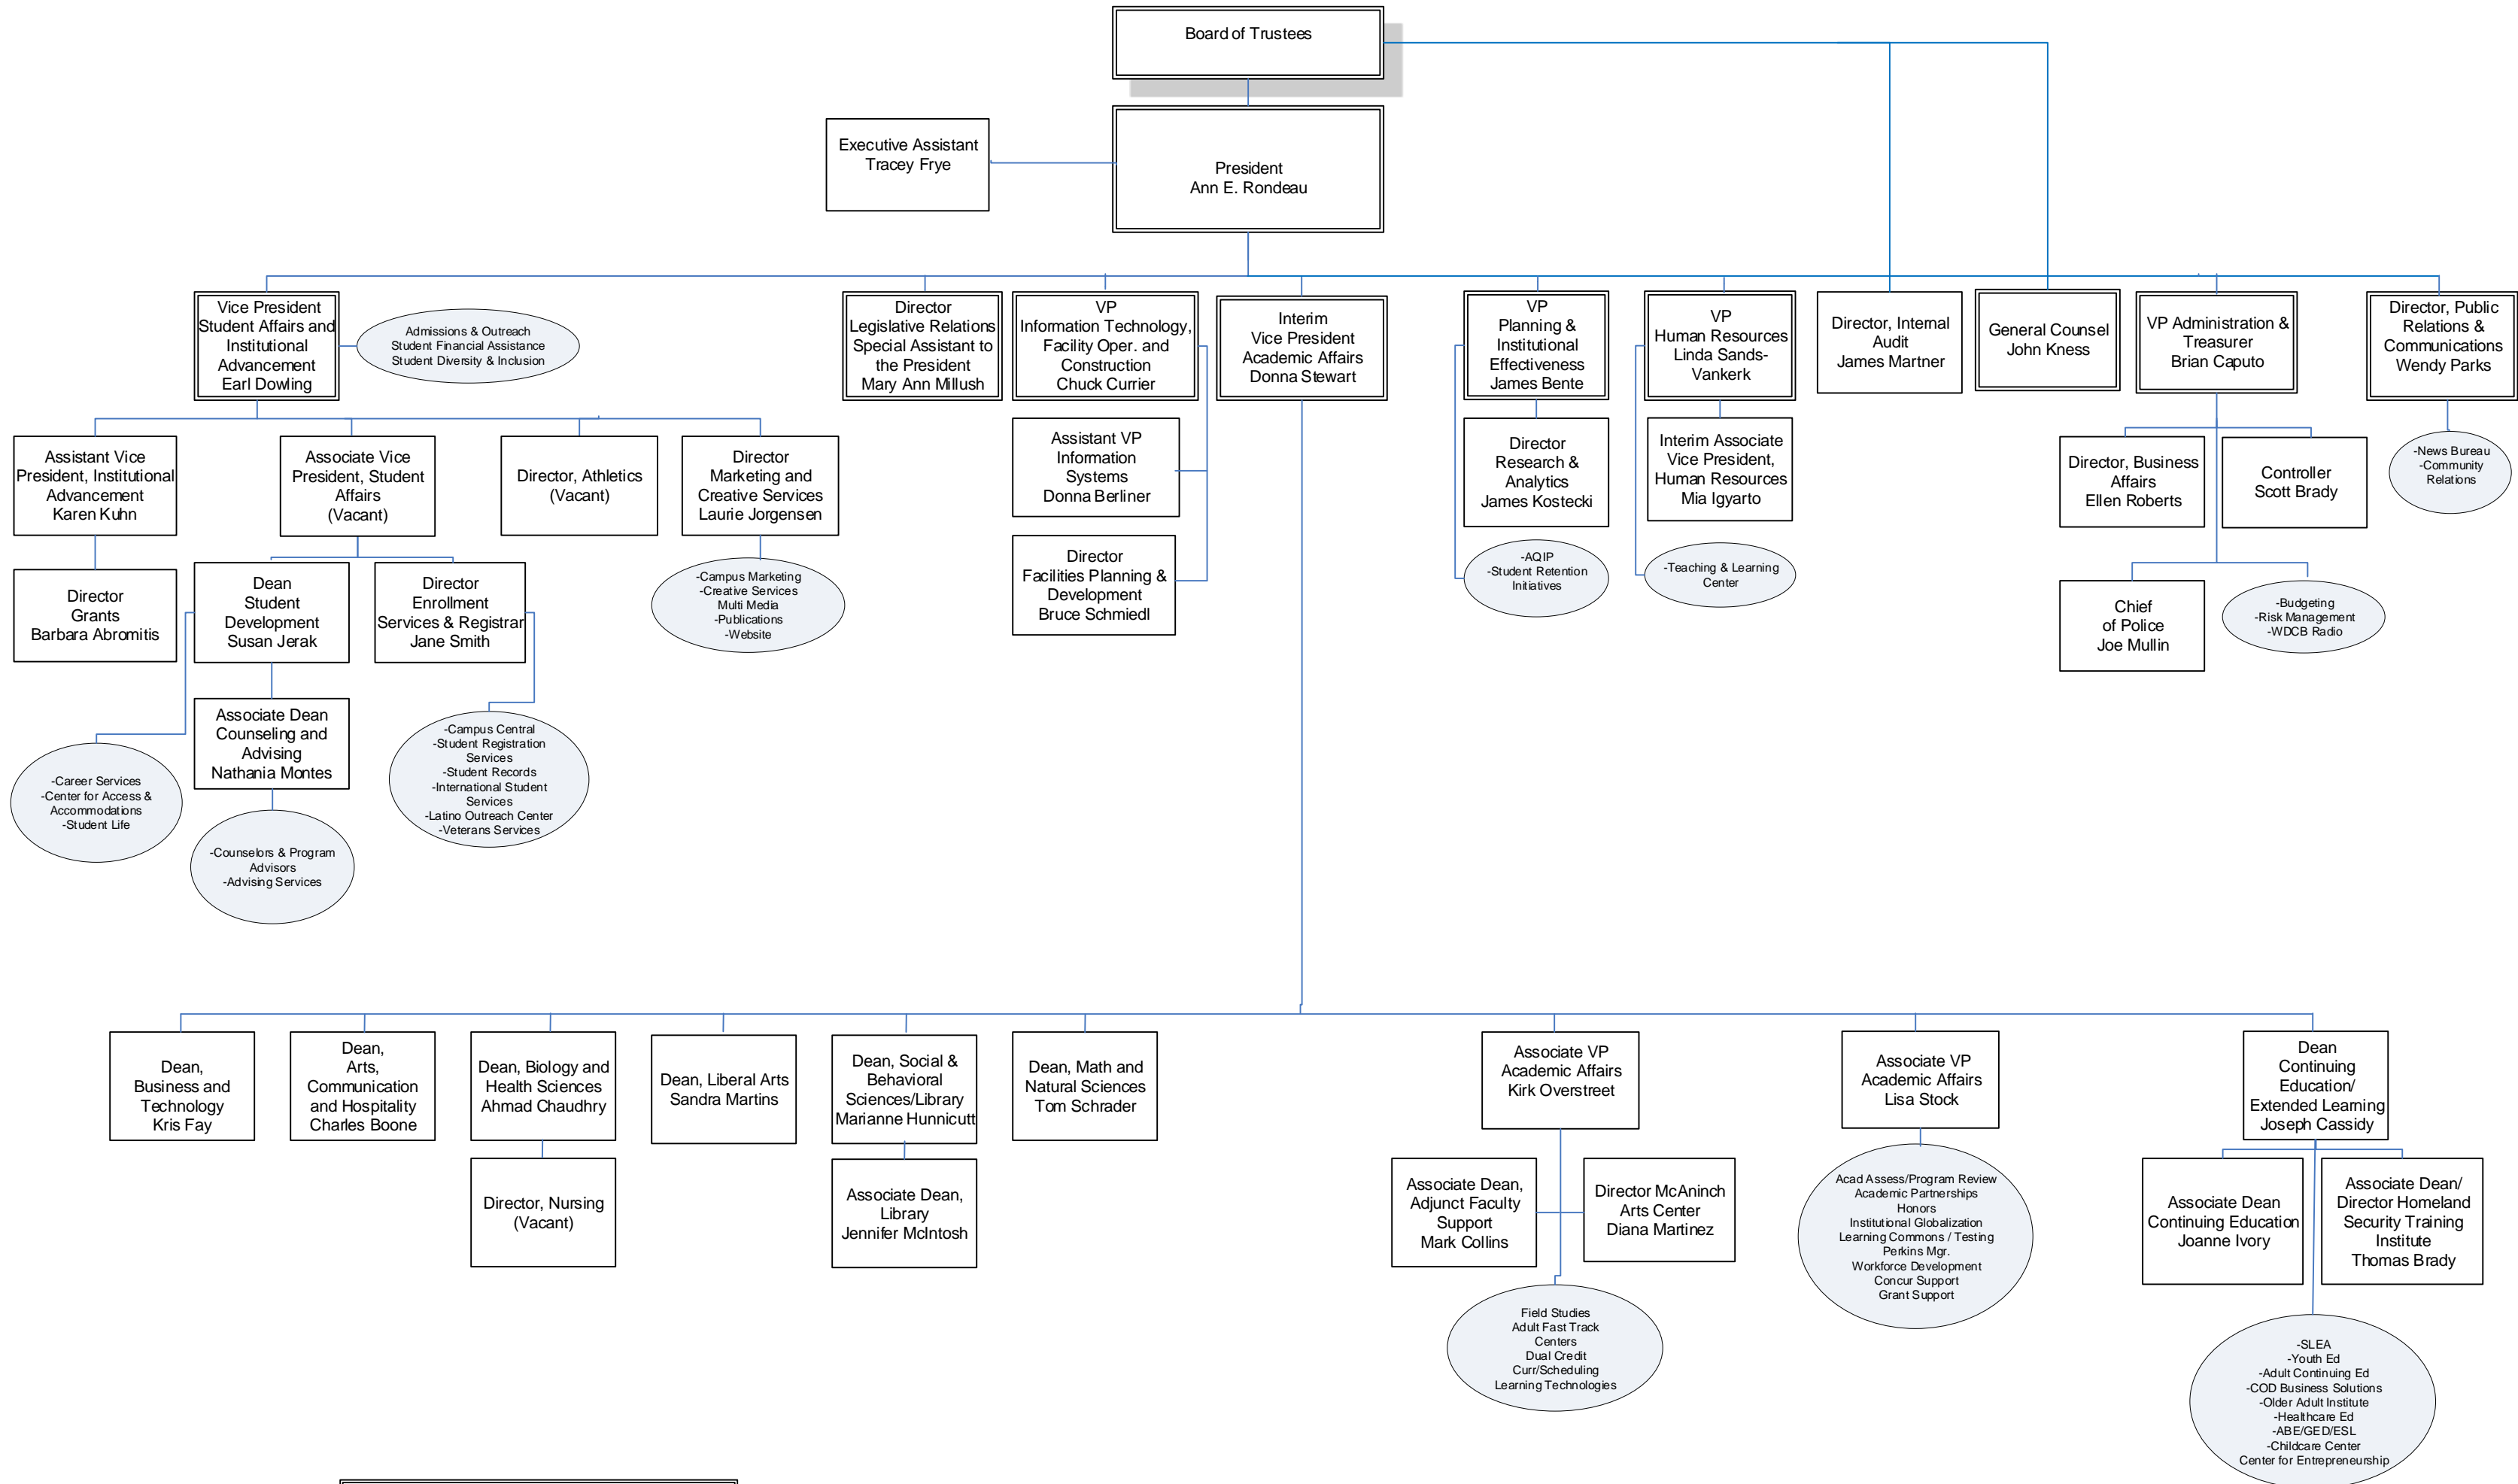

COLLEGE OF DUPAGE ADMINISTRATION ORGANIZATION CHART

Double border indicates member of Cabinet

Effective 02/01/2018