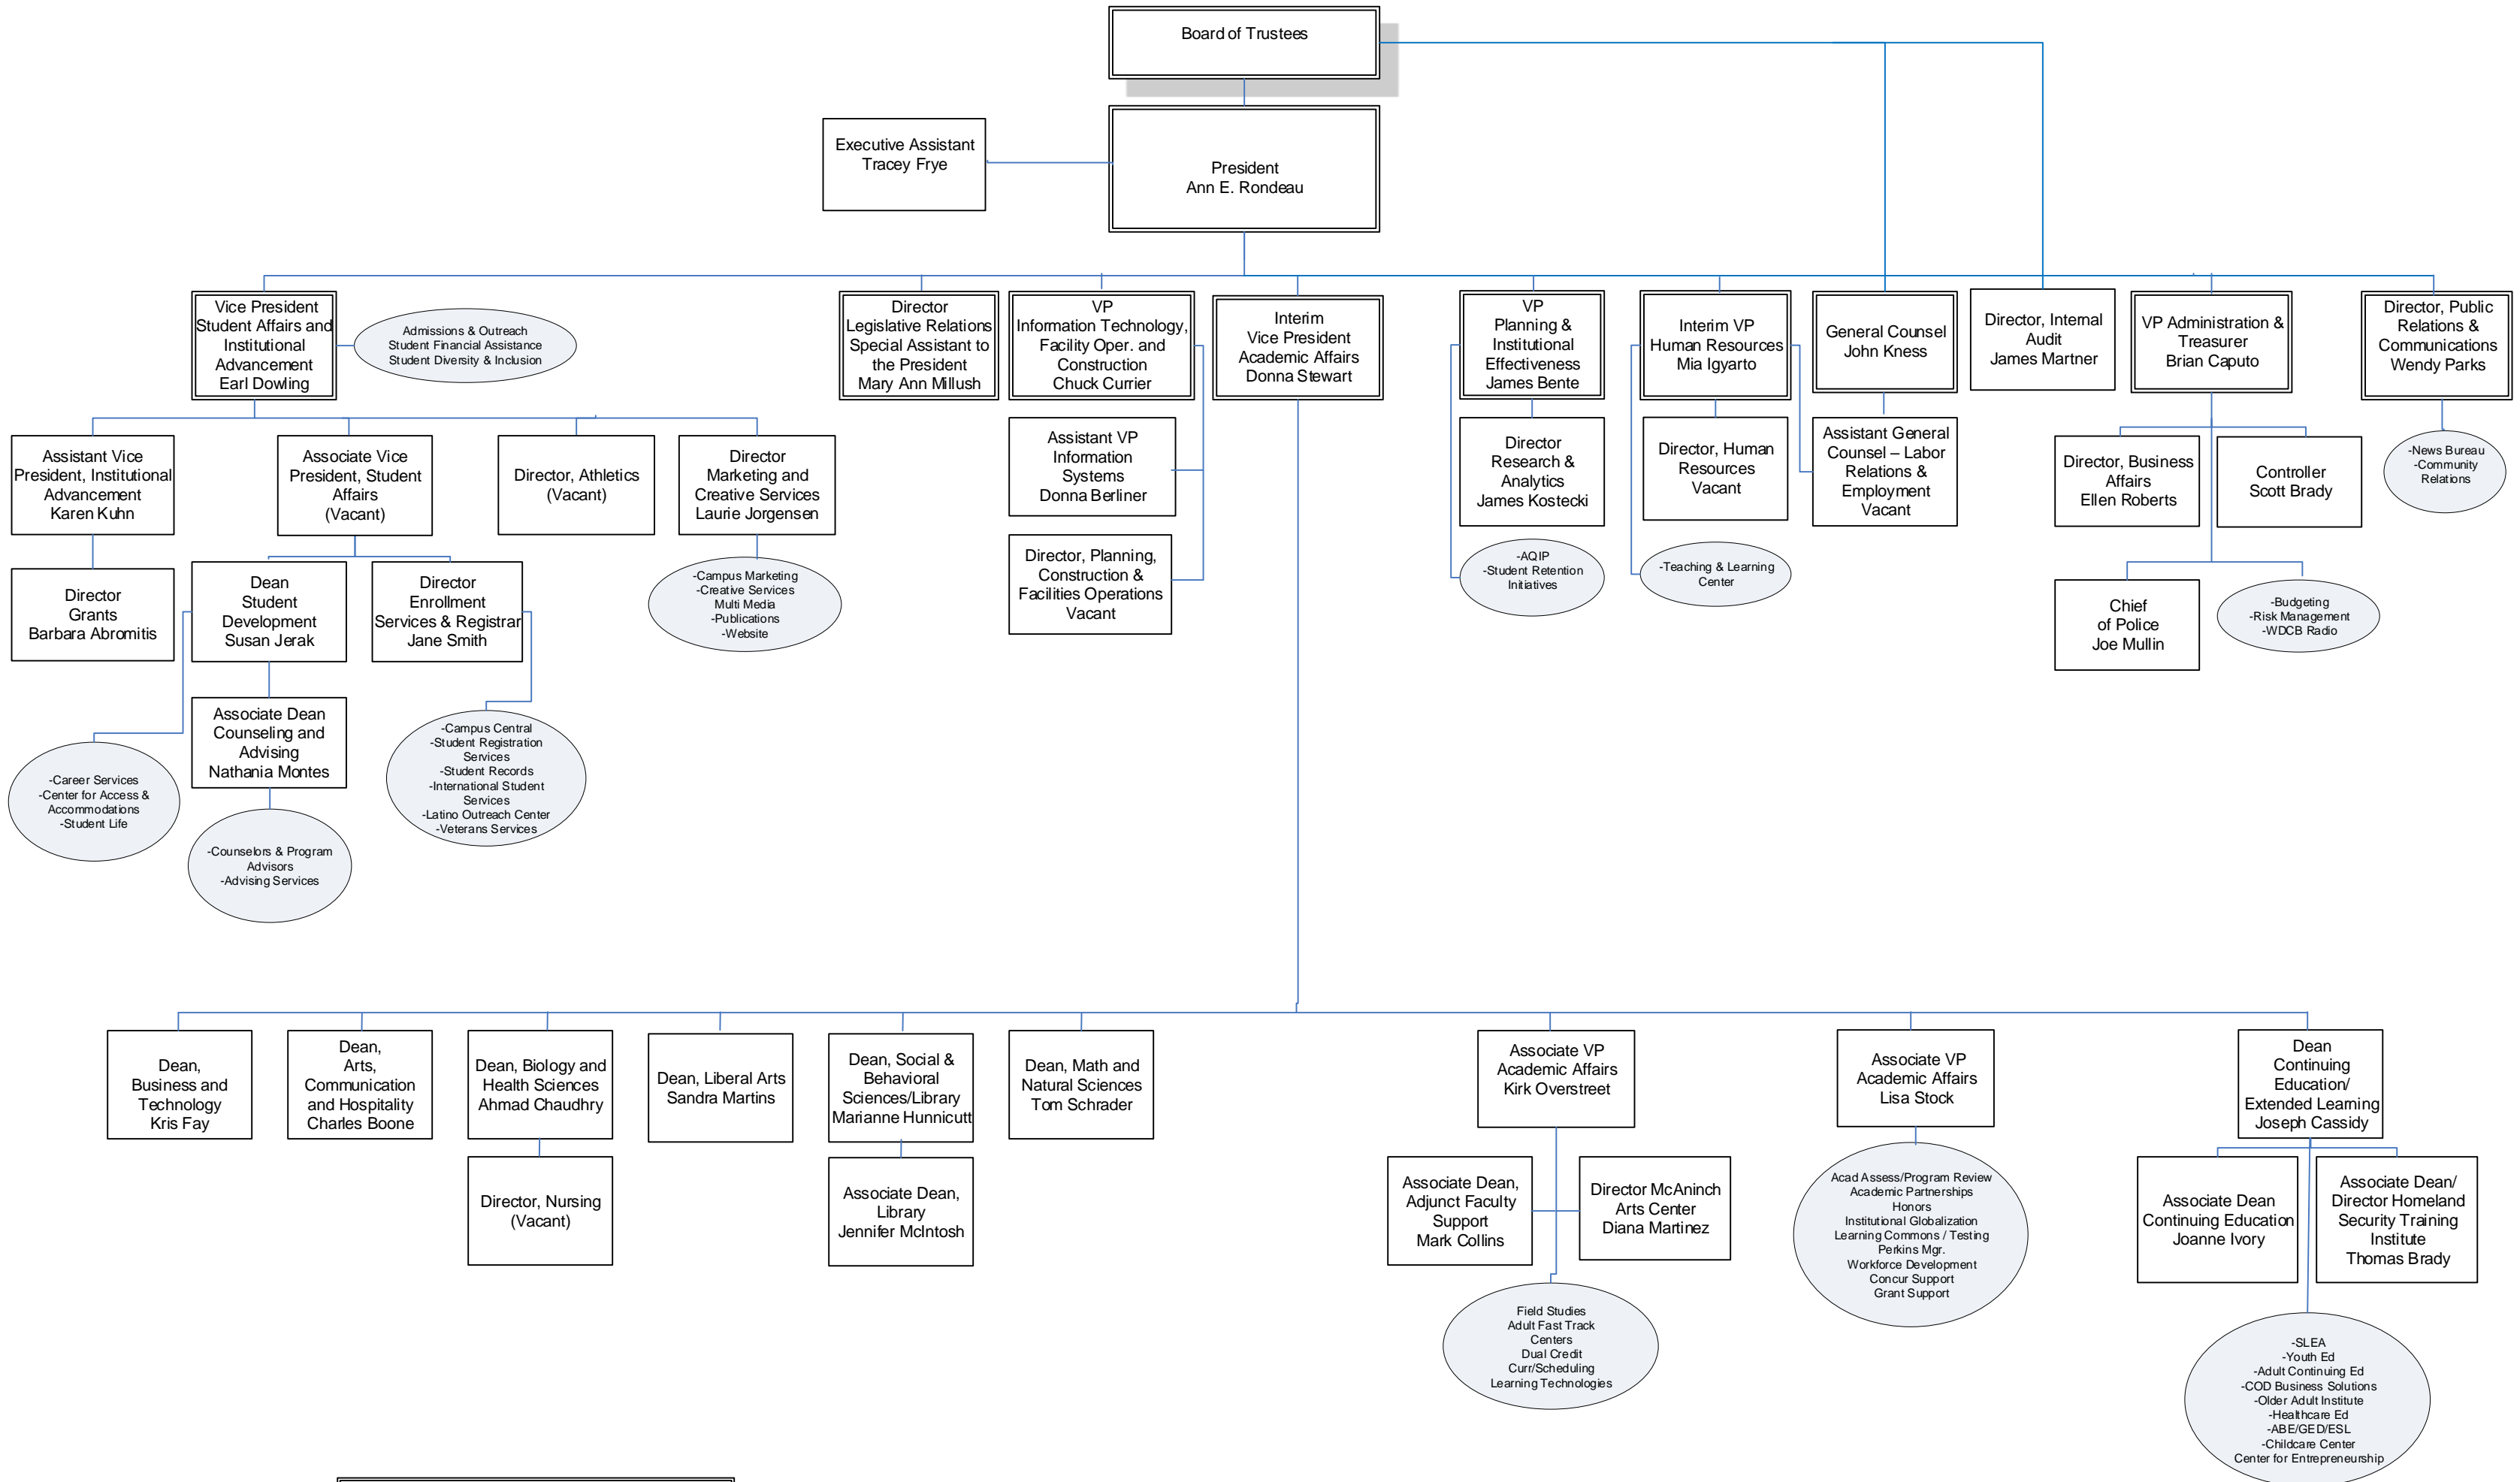

COLLEGE OF DUPAGE ADMINISTRATION ORGANIZATION CHART

Double border indicates member of Cabinet

Effective 04/27/2018