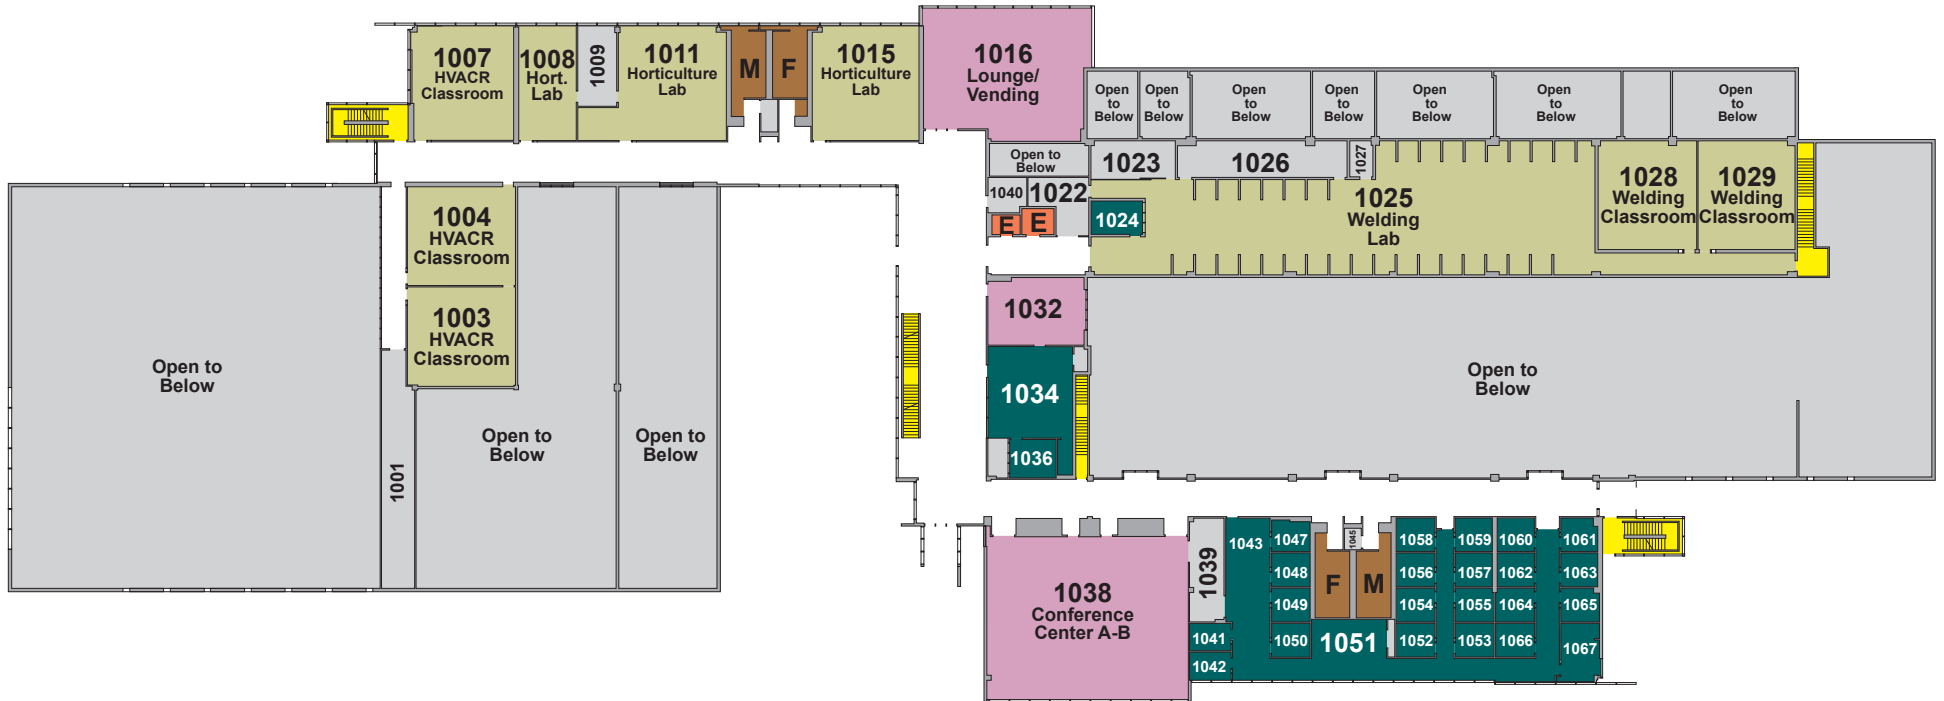

Technical Education Center Level 0

KEY		
Classroom	Plants Plus Shop	Elevator
Office Space	Restroom	Stair
Meeting Room	Other	NORTH

Technical Education Center Level 1

KEY					
	Classroom		Plants Plus Shop		Elevator
	Office Space		Restroom		Stair
	Meeting Room		Other	NORTH	

Technical Education Center Level 2

KEY

Classroom	Plants Plus Shop	Elevator
Office Space	Restroom	Stair
Meeting Room	Other	NORTH

Technical Education Center Level 3

KEY					
	Classroom		Plants Plus Shop		Elevator
	Office Space		Restroom		Stair
	Meeting Room		Other	NORTH	